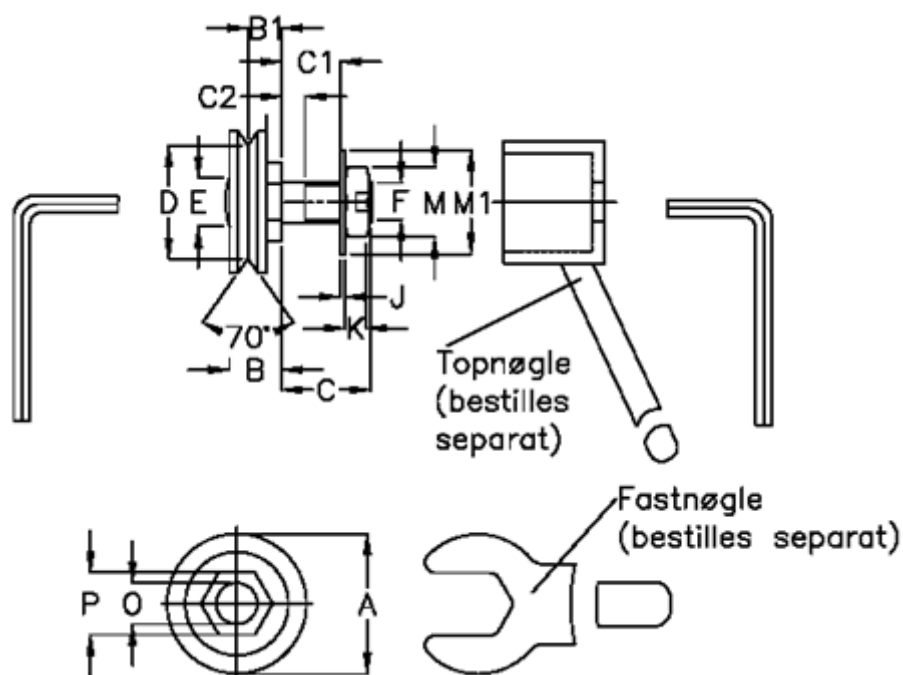

Article number: 0571519265

Description: Hepco GV3 bearing GLJ 265 CNS  
Slimline With Long Stud

## Measures

a = 26.5	F = M8 x 1
B = 11.3	J = 1.00
B1 = 6.8	K = 5.0
C = 19	M = 13
C1 = 13.0	M1 = 17
C2 = 4.9	O = 8
D = 19.98	P = 13
E = 10.0	Weight kg/1000 = 0.028